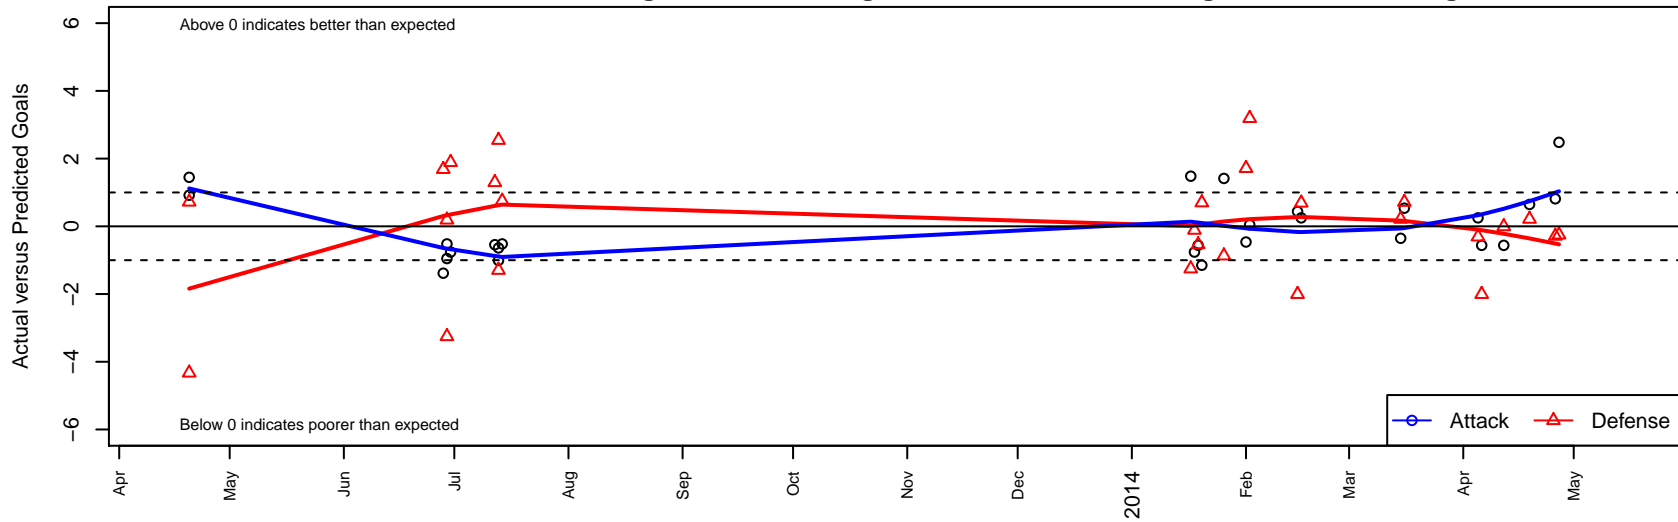

PCU Red B97
Dots are actual minus expected GF (blue circles) and GA (red triangles).
Blue line is smoothed change in attack strength. Red is smoothed change in defense strength.